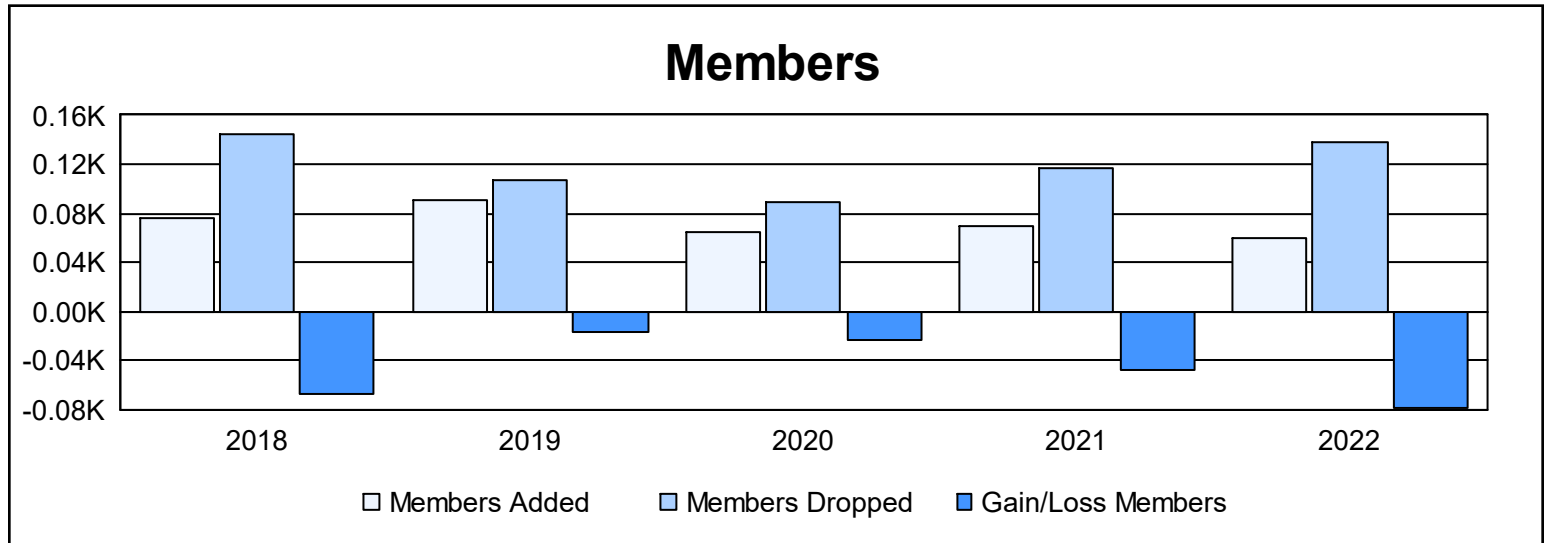

Year	New Clubs	Dropped Clubs	Gain/ Loss Clubs	New Members	Charter Members	Reinstate Members	Transfer Members	Total Member Added	Total Members Dropped	Gain/ Loss Members
2017-2018	0	4	-4	63	0	3	10	76	144	-68
2018-2019	0	0	0	75	1	5	9	90	107	-17
2019-2020	0	0	0	59	0	2	4	65	89	-24
2020-2021	0	1	-1	49	9	10	1	69	117	-48
2021-2022	0	1	-1	38	8	1	13	60	138	-78
<b>Average</b>	<b>0</b>	<b>1</b>	<b>-1</b>	<b>57</b>	<b>4</b>	<b>4</b>	<b>7</b>	<b>72</b>	<b>119</b>	<b>-47</b>

### Membership Composition June 2022 Cumulative