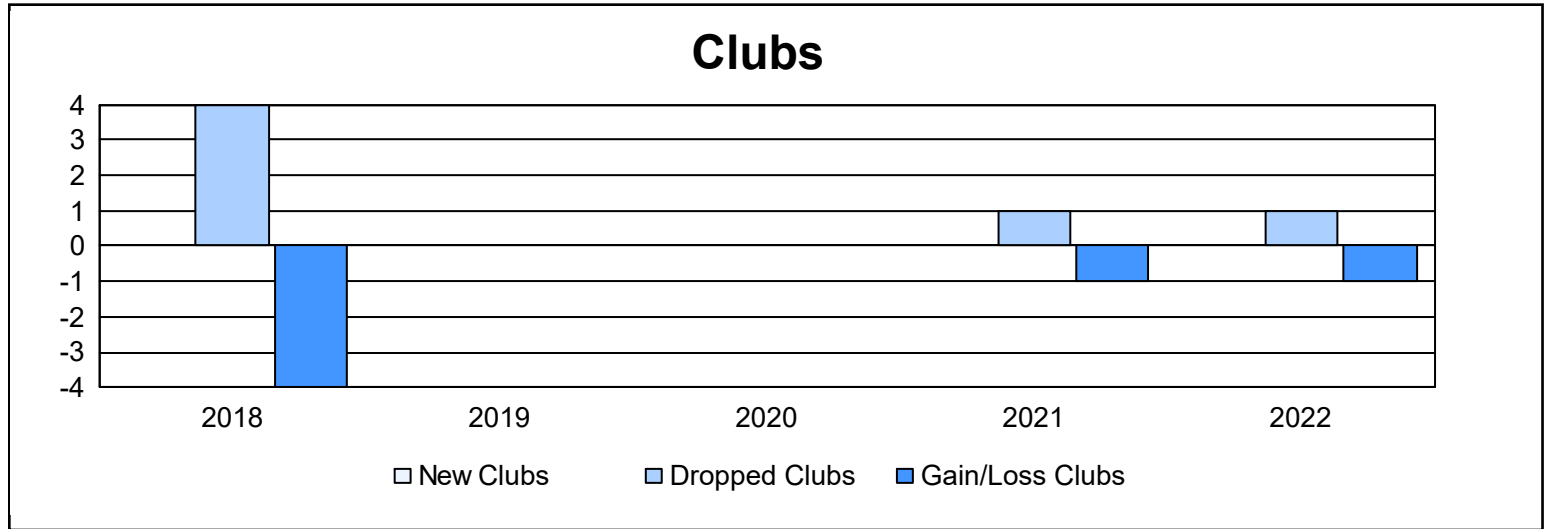

Year	New Clubs	Dropped Clubs	Gain/ Loss Clubs	New Members	Charter Members	Reinstate Members	Transfer Members	Total Member Added	Total Members Dropped	Gain/ Loss Members
2017-2018	0	4	-4	63	0	3	10	76	144	-68
2018-2019	0	0	0	75	1	5	9	90	107	-17
2019-2020	0	0	0	59	0	2	4	65	89	-24
2020-2021	0	1	-1	49	9	10	1	69	117	-48
2021-2022	0	1	-1	38	8	1	13	60	138	-78
<b>Average</b>	<b>0</b>	<b>1</b>	<b>-1</b>	<b>57</b>	<b>4</b>	<b>4</b>	<b>7</b>	<b>72</b>	<b>119</b>	<b>-47</b>

### Membership Composition June 2022 Cumulative